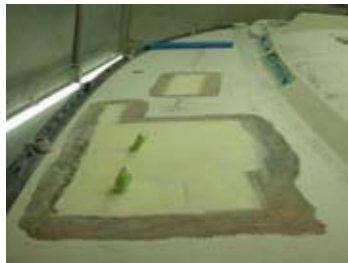

Crane Launch

Custom Repairs

Keel Repair

Core Repair

Deck Repair

Doral Acid Wash

Hard Top Primer